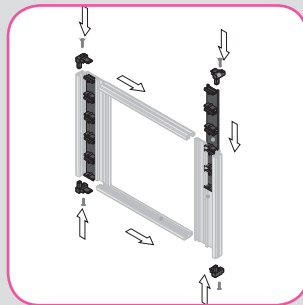

VPM 321-4349

Width 155 mm, directory type, formed from three frames of 31 mm width and one frame of 62 mm width, length 217 mm.

13.31 EUR / PC

VPM 300-4349

Width: 217 mm, length 296 mm

25.08 EUR / PC

VPM 301-4349

Width: 155 mm, length 217 mm

12.60 EUR / PC

VPM 302-4349

Width: 93 mm, length 155 mm

7.50 EUR / PC

Aluminium design classic frames. The delivery set contains the profiles, the clear foils and the end caps already mounted.