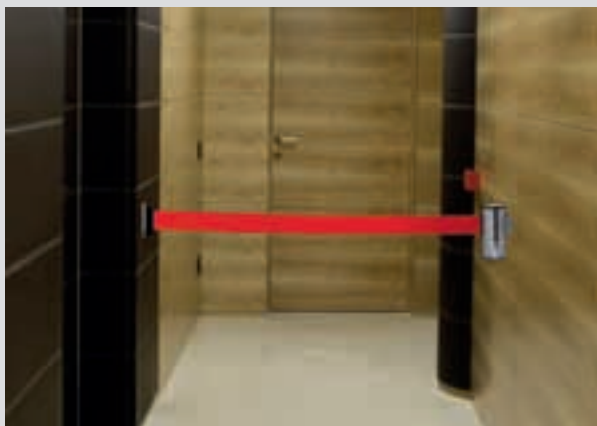

PERIMETRAL BARRIER FOR WALL

Wall accessory support for end pole UPX 353 or 354. Screws are included.

- **UPX 367-991**   Color: chrom   47.52 EUR / PC
- **UPX 368-991**   Color: silver   45.36 EUR / PC
- **UPX 369-991**   Wall clip. Screws are included. Color: nickel.   16.2 EUR / PC