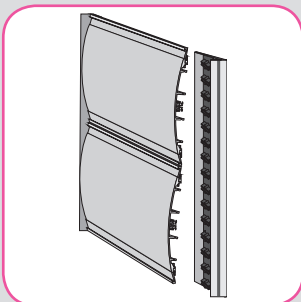

SEGMENTED DISPLAY PANELS

This display system allows the division of the space exactly in the manner that you desire, anti-vandalism protection and, in the same time, the prints can be changed very easily. The delivery set contains the profiles, the clear foils and the end caps allready mounted.

- **VPM 314-4349** Segmented display panels from aluminium convex profiles composed of six segments of 62 mm and one segment of 124 mm, length 800 mm 122.41 EUR / PC
- **VPM 315-4349** Segmented display panels from aluminium convex profiles composed of five segments of 62 mm and one segment of 124 mm, length 380 mm 56.7 EUR / PC

Segmented display panels from aluminium convex insert profiles.

- Segmented display panels from aluminium convex insert profiles composed of four segments of 93 mm and one segment of 124 mm, length 800 mm
  VPM 316-4349 134.91 EUR / PC
- Segmented display panels from aluminium convex insert profiles composed of three segments of 93 mm and one segment of 155 mm, length 380 mm.
  VPM 317-4349 60.64 EUR / PC