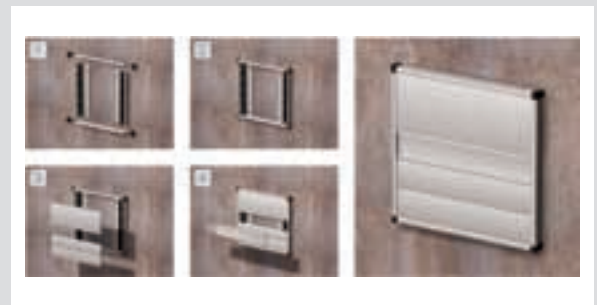

VPM 321-4349

Width 155 mm, directory type, formed from three frames of 31 mm width and one frame of 62 mm width, length 217 mm.

13.31 EUR / PC

VPM 300-4349

Width: 217 mm, length 296 mm

25.08 EUR / PC

VPM 301-4349

Width: 155 mm, length 217 mm

12.60 EUR / PC

VPM 302-4349

Width: 93 mm, length 155 mm

7.50 EUR / PC

Aluminium design classic frames. The delivery set contains the profiles, the clear foils and the end caps already mounted.