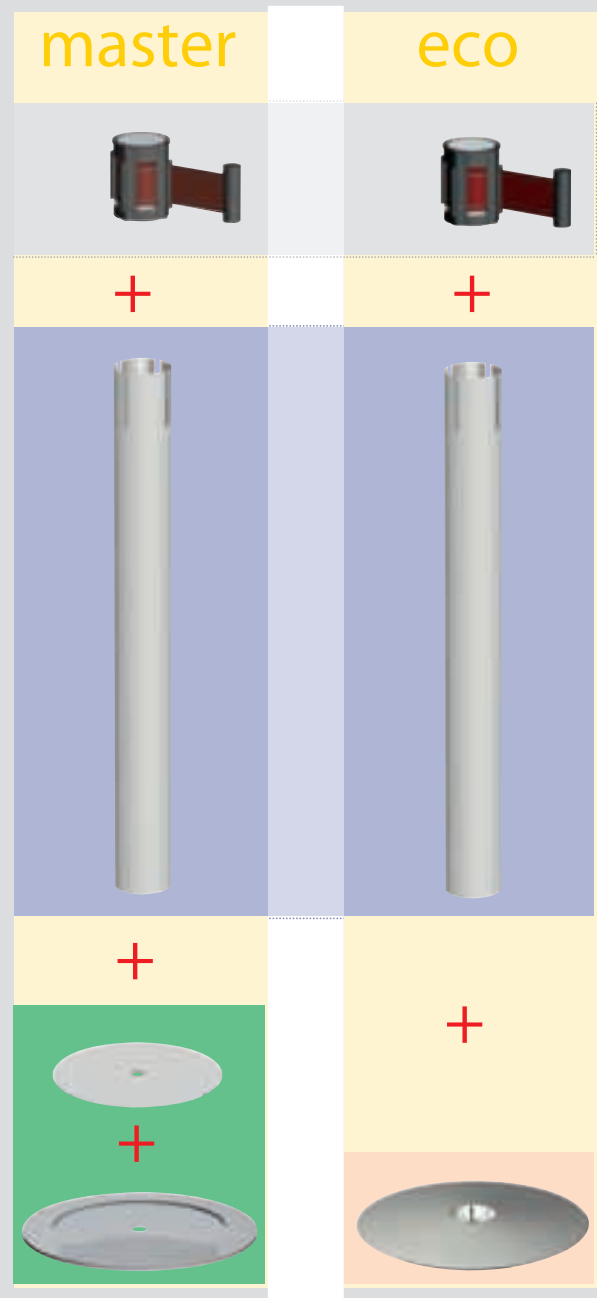

Mixo Mix Alu an elegant aluminium screw system for panel mounting on wall. Wall distance after mounting: 13 mm or 20 mm. Screw Ø 13 mm for Ø 8 mm hole. Maximum load capacity 15 kgs. Colors: silver, black, gold, titan.

LPM 286-991	Length 13 mm. Color: silver	1.52 EUR / PC
LPM 287-991	Length 20 mm. Color: silver	2.12 EUR / PC
LPM 288-991	Length 20 mm. Color: black	2.31 EUR / PC
LPM 289-991	Length 20 mm. Color: gold	2.31 EUR / PC
LPM 290-991	Length 20 mm. Color: titan	2.31 EUR / PC

GATES AND CUSTOMER GUIDANCE SYSTEMS

BARRIERS

End pole, for perimetral barrier, with retractable strip, max. length 3 m. Available colors: black end pole / black strip, black end pole / red strip.

UPX 353-991	Finish: black end pole / black strip	37.8 EUR / PC
UPX 354-991	Finish: black end pole / red strip	37.8 EUR / PC

Post, for perimetral barrier. Height 950 mm, diameter 65 mm.

UPX 355-991	Finish: aluminium	36.72 EUR / PC
UPX356-991	Finish: chrom	63.72 EUR / PC
UPX 357-991	Finish: black	44.28 EUR / PC

Base for perimetral barrier. It consists of two components: decorative inlay+Master base.

Decorative inlay for perimetral barrier.

UPX 358-991	Finish: aluminium	23.76 EUR / PC
UPX 359-991	Finish: black	23.76 EUR / PC
UPX 360-991	Finish: glass	17.84 EUR / PC

Master base for perimetral barrier. To be used with UPX 358, 359 or 360.

UPX 361-991	Finish: metallic grey	43.2 EUR / PC
UPX 362-991	Finish: dark grey	37.8 EUR / PC
UPX 363-991	Finish: black	43.2 EUR / PC

Eco base. As a more economic way, it can be used instead of Master base, without the decorative inlay. Like Master base it is used with the post and the end pole, except that the strip must be retracted just for 2,5 m length, because of the light weight of the base.