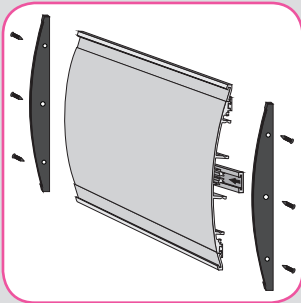

20.08 EUR / PC

VPM 305-4349

Width: 93 mm, length 155 mm

9.50 EUR / PC

VPM 306-4349

Width: 155 mm, length 217 mm

19.38 EUR / PC

VPM 307-4349

Width: 93 mm, length 155 mm

11.44 EUR / PC

ALUMINIUM FRAMES FOR CURVED WALL DISPLAY.

The accurate design with unique characteristics, makes of these frames a convex display system highly flexible, modular and dynamic.

Convex frames for wall.

- Width: 300 mm, length 217 mm
VPM 308-4349 19.49 EUR / PC
- Width: 155 mm, length 217 mm
VPM 309-4349 11.71 EUR / PC
- Width: 93 mm, length 93 mm
VPM 310-4349 5.69 EUR / PC

Convex insert frames for wall.