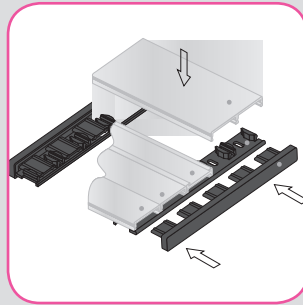

Design Synthetic frames. The delivery set contains the profiles, the clear foils and the end caps already mounted.

VPM 321-4349

Width 155 mm, directory type, formed from three frames of 31 mm width and one frame of 62 mm width, length 217 mm.