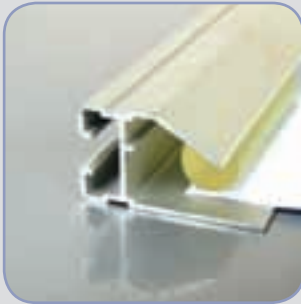

442.2 EUR / 100PCS

End plug for KLEMFIX-PRO. Colors: white.

LAP 048-27

127.6 EUR / 100PCS

Plastic clamp for KLEMFIX 18, 28, 36. Colors: white, clear.

LAP 046-27

7.75 EUR / 100PCS

Click anodized aluminium profile, for hanging posters with thickness up to 3 mm. Delivered in sets composed of two 25x1000 mm profiles, end plugs and hanger.

VPM 060-01/1000

14.3 EUR / SET

H-shaped anodized aluminium profile, 40x1000 mm, for hanging prints with thickness up to 3 mm. Inside it has term grip plastic-rubber rolls that lock the print in the inlet.