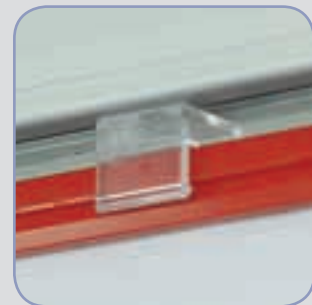

Plastic hooks (pair) for series 1 frames (A6-A3), hanging directly on aluminium profiles, inserted directly into the profile's lower part. Colors: clear.
LAP 031-01 0.36 EUR / PAIR

PVC perforated rail, with LPM 025 and LPM 028 profiles, used as an intermediary accessory between the aluminium profile and the hanged markers. Maximum available length: 3 m. Colors: clear. Product available on our stock.

LAP 021-01 1.59 EUR / PC

Series 1 (A6-A3) frames hanging accessory, with twist insertion, on aluminium profiles. Colors: clear.

LAP 030-01 0.27 EUR / PC

The suspended DECO profiles hold an advantage over the aluminium rails/frames system. We are speaking about smaller global costs, easy use and less parts involved. Most of the times, they are used in discount stores, where the costs and the operating speed are very important. They allow the display of A4 and A5 prints display on both sides. Maximum available length: 2 m. Colors: red RAL 3020, ultramarine RAL 5002.