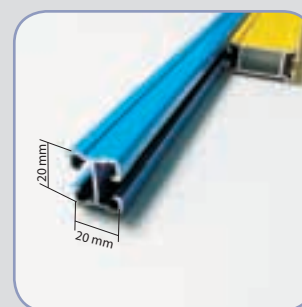

Plastic hook, used for suspending posters on tubes.
All versions can easily slide and rotate on the tube.

- For $\varnothing$ 10 mm tubes, clear or grey
  LPP 049-01 0.22 EUR / PC
- For $\varnothing$ 16 mm tubes, clear
  LPP 057-01 0.22 EUR / PC
- For $\varnothing$ 10 mm tubes with closed loop, clear
  LPP 074-01 0.22 EUR / PC

Hanging ring made of white plastic with pin to be fixed in soft foam materials (kapa, foam-x). Total length: 38 mm.

- **LPP 015-03** 11.66 EUR / 100PCS

Aluminium tube, $\varnothing$ 20 mm x2000 mm. Colors: anodized aluminium, white or black.

- **LPM 022-01/1000** 6.54 EUR / PC

Aluminium hanging profile, 20x40x1000 mm. Maximum available length: 6 m. Colors: anodized aluminium. Product available on our stock.

- **LPM 025-01/1000** 7.26 EUR / PC

Aluminium hanging profile, 20x20x1000 mm. Total available length: 6 m. Colors: anodized aluminium. Product available on our stock.

- **LPM 028-01/1000** 4.84 EUR / PC

Metallic interconnector, 100x14x4 mm, with two 4x10 mm screws and one 4x20 mm screw hoop. Product available on our stock.

- **LAM 111-00** 0.73 EUR / PC