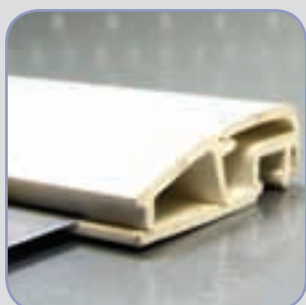

KLEMFIX profile, 28x1000 mm, for thickness prints up to 2 mm. Colors: white, clear; min 500 m.

LPE 010-27/1000

253.0 EUR / 100PCS