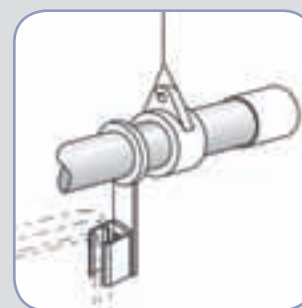

Aluminium tube, $\varnothing$ 20 mm x2000 mm. Colors: anodized aluminium, white or black.

- **LPM 022-01/1000** 6.54 EUR / PC

Aluminium hanging profile, 20x40x1000 mm. Maximum available length: 6 m. Colors: anodized aluminium. Product available on our stock.

- **LPM 025-01/1000** 7.26 EUR / PC

Aluminium hanging profile, 20x20x1000 mm. Total available length: 6 m. Colors: anodized aluminium. Product available on our stock.

- **LPM 028-01/1000** 4.84 EUR / PC